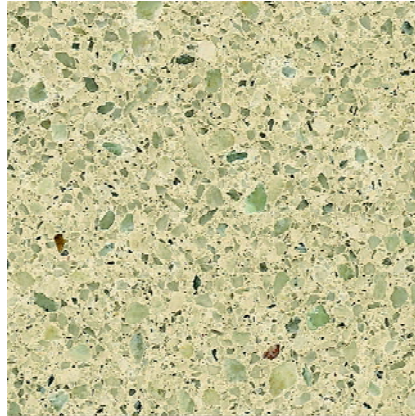

# Now you can enjoy the luxury of Zodiaq® at a fraction of the cost!

Nine of our most popular colors are on sale!

Alpha Brown (D)

Astral Pearl (C)

Borealis Blue (C)

Cappuccino (C)

Cygnus Pearl (C)

Saddle Brown (D)

Smokey Topaz (C)

Space Black (D)

Toasted Almond (D)

**Please speak with a design consultant for details.**

Discount applies to 3CM thickness only.

[www.dolan-traynor.com](http://www.dolan-traynor.com)

zodiaq.