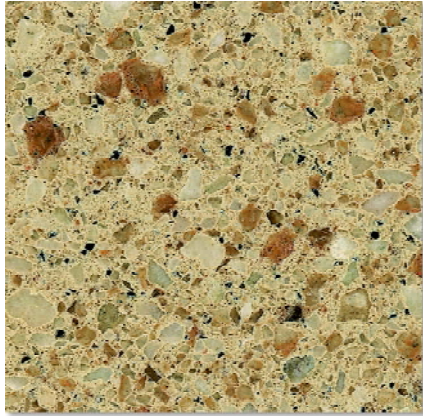

# Now you can enjoy the luxury of Zodiaq® at a fraction of the cost!

Nine of our most popular colors are on sale!

Alpha Brown (D)

Astral Pearl (C)

Borealis Blue (C)

Cappuccino (C)

Cygnus Pearl (C)

Saddle Brown (D)

Smokey Topaz (C)

Space Black (D)

Toasted Almond (D)

**Please speak with a design consultant for details.**

Discount applies to 3CM thickness only.

[www.dolan-traynor.com](http://www.dolan-traynor.com)

zodiaq.